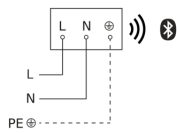

Sensor-switched LED outdoor light

My L 40 SC

with motion detector & Bluetooth

EAN 4007841 091378

Article number 091378

Circuit diagram Bluetooth

Circuit diagram Bluetooth